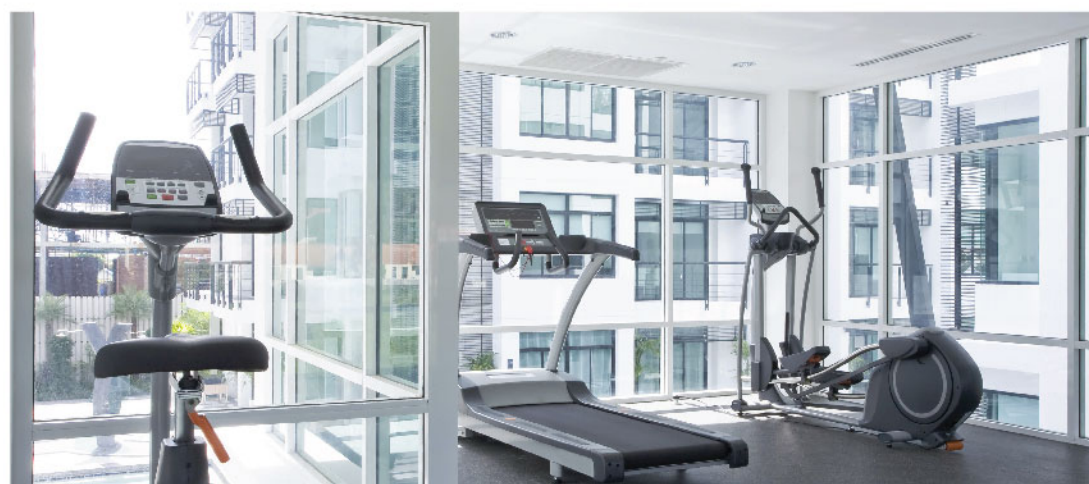

UNFURL YOUR SAILS

Every facility at The Seawind is catered to enhance the peaceful and tranquil surroundings, and the enjoyment of its residents. Head for the hydrotherapy pool for a quick pick-me-up, work up a sweat at our state-of-the-art gym or spend an indulgent afternoon by the pool-side cabanas with family and friends.

Unwind. Recharge. Rejuvenate.

SOHO

THE FREEDOM OF
HAVING YOUR
OFFICE WITHIN
YOUR HOME

SEAMLESS INTEGRATION OF WORK AND LIFESTYLE

The SOHO concept conjures up visions of quintessential urban lifestyles where working, living and playing converge in symphony.

The Seawind allows you to recreate your vision in apartments where floor-to-floor heights are a generous 3.6m to 5m, in the midst of modern tropical landscape design with an edge.

Get your inspiration from the outdoors, where functional cabanas and pavilions allow for freedom of work and social gatherings.

You don't have to venture too far out of your comfort zone - just head for recreational facilities such as the resort pool, BBQ deck, or outdoor fitness deck to spend some quality family time. The Seawind, the place to build memories that last a lifetime.